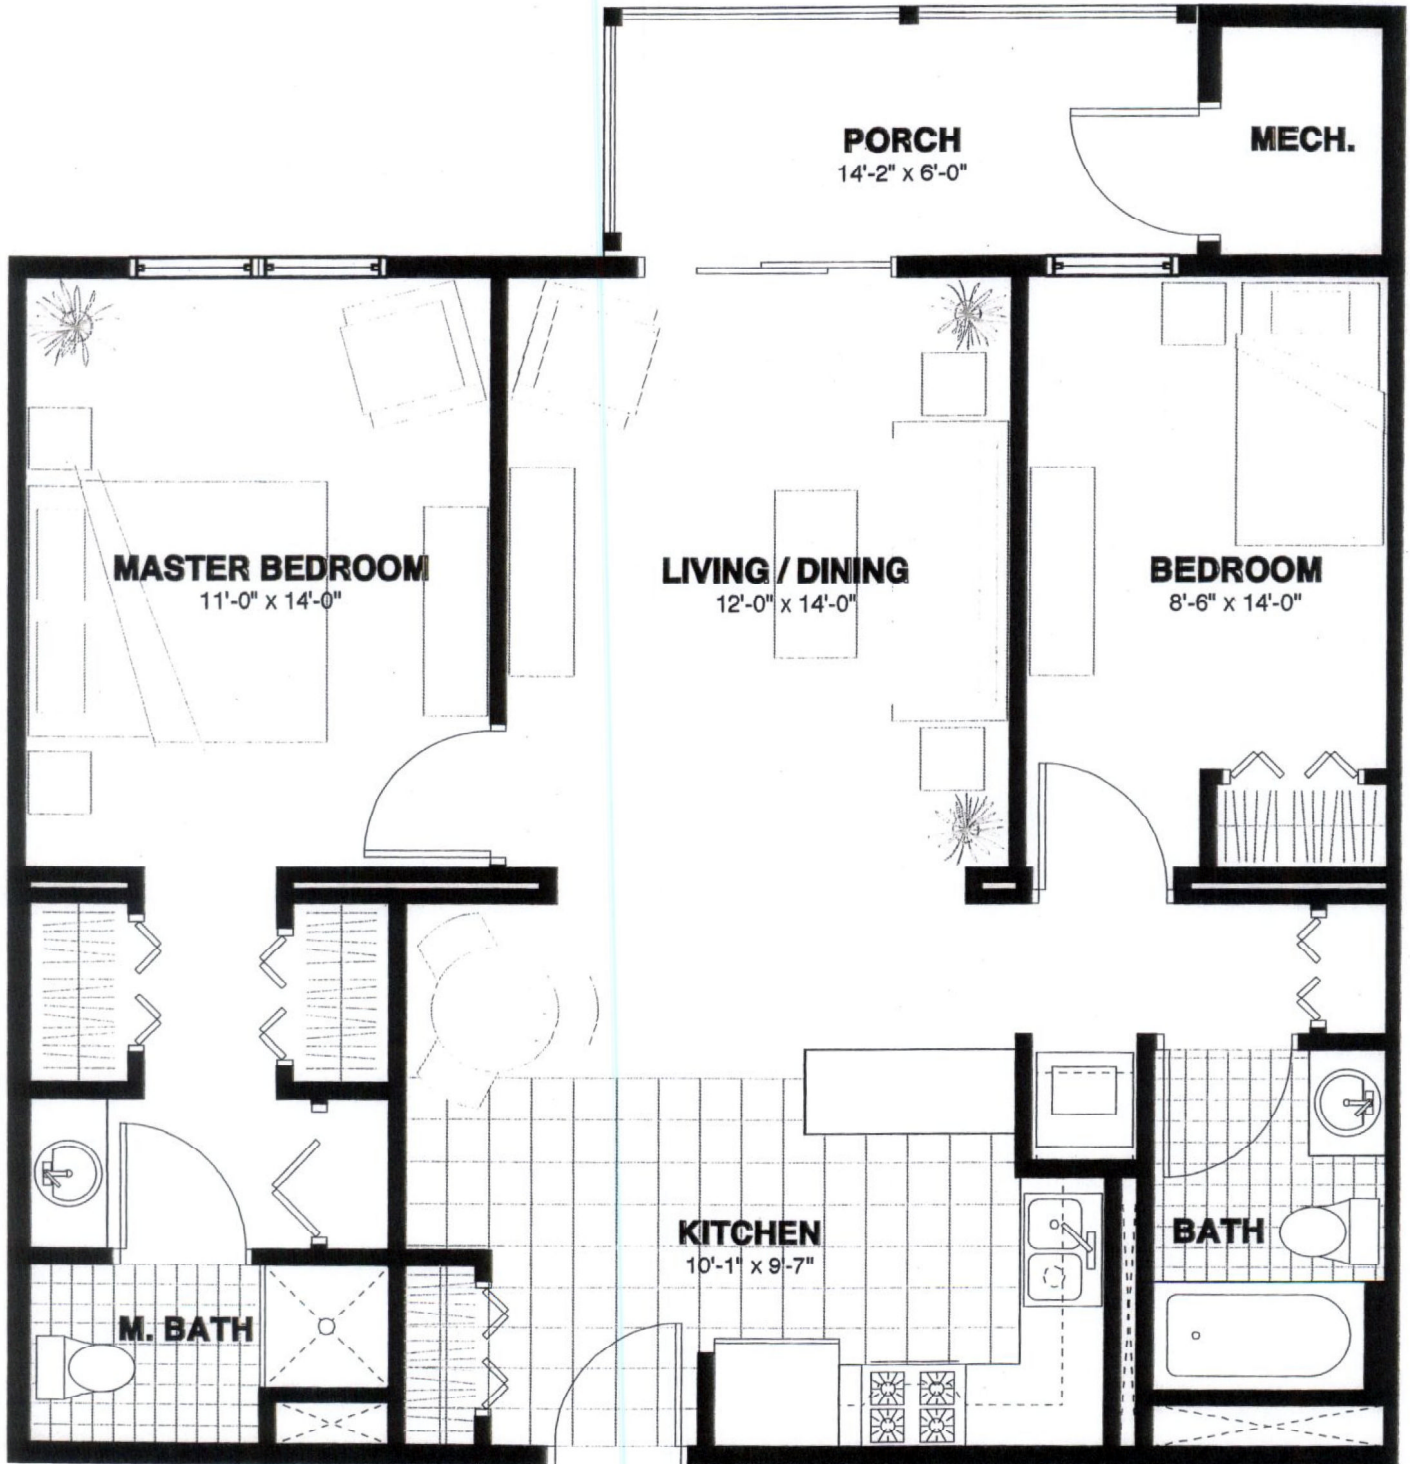

Nature Walk Floor Plan

STANDARD UNIT